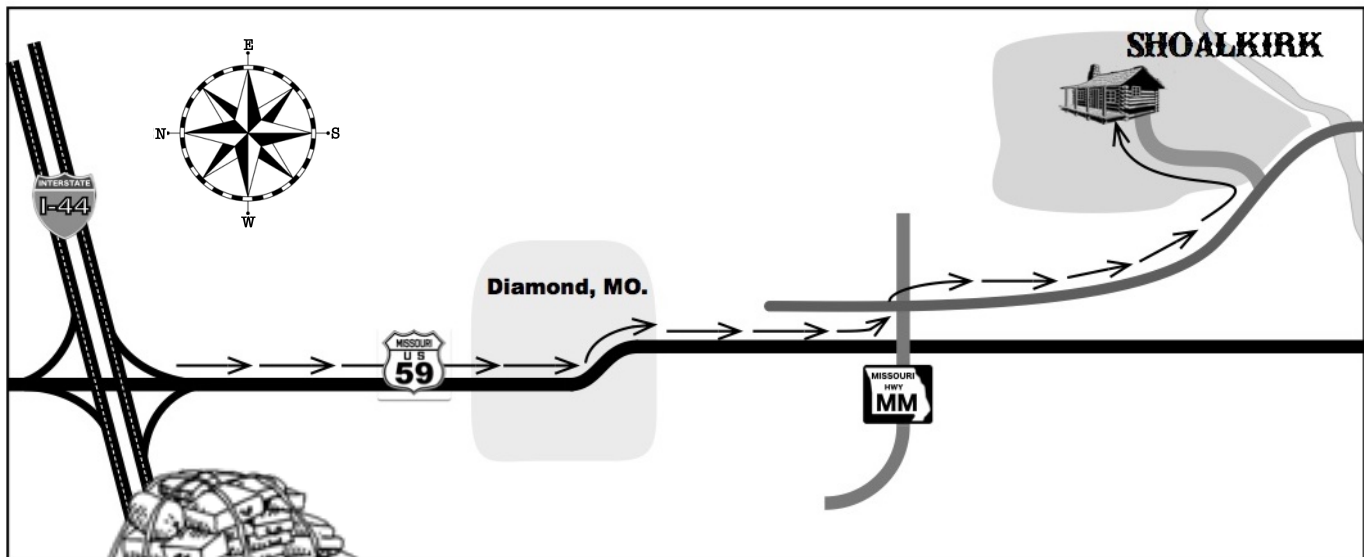

# SHOALKIRK

Follow the trail to SHOALKIRK Retreat Center  
9273 Otter Lane, Diamond Missouri

- Take I-44 East to Hwy 59.
- Go South on Hwy 59 through Diamond Mo.
- Stay on the dual-lane Hwy 59 for 3-1/2 miles to cross Jct. MM Hwy.
- Turn left, cross over the other lane then immediately turn to the right heading South on the outer road.
- Follow the outer road to the bottom of the valley.
- Watch for the **SHOALKIRK sign** and **turn left.....you're there!**